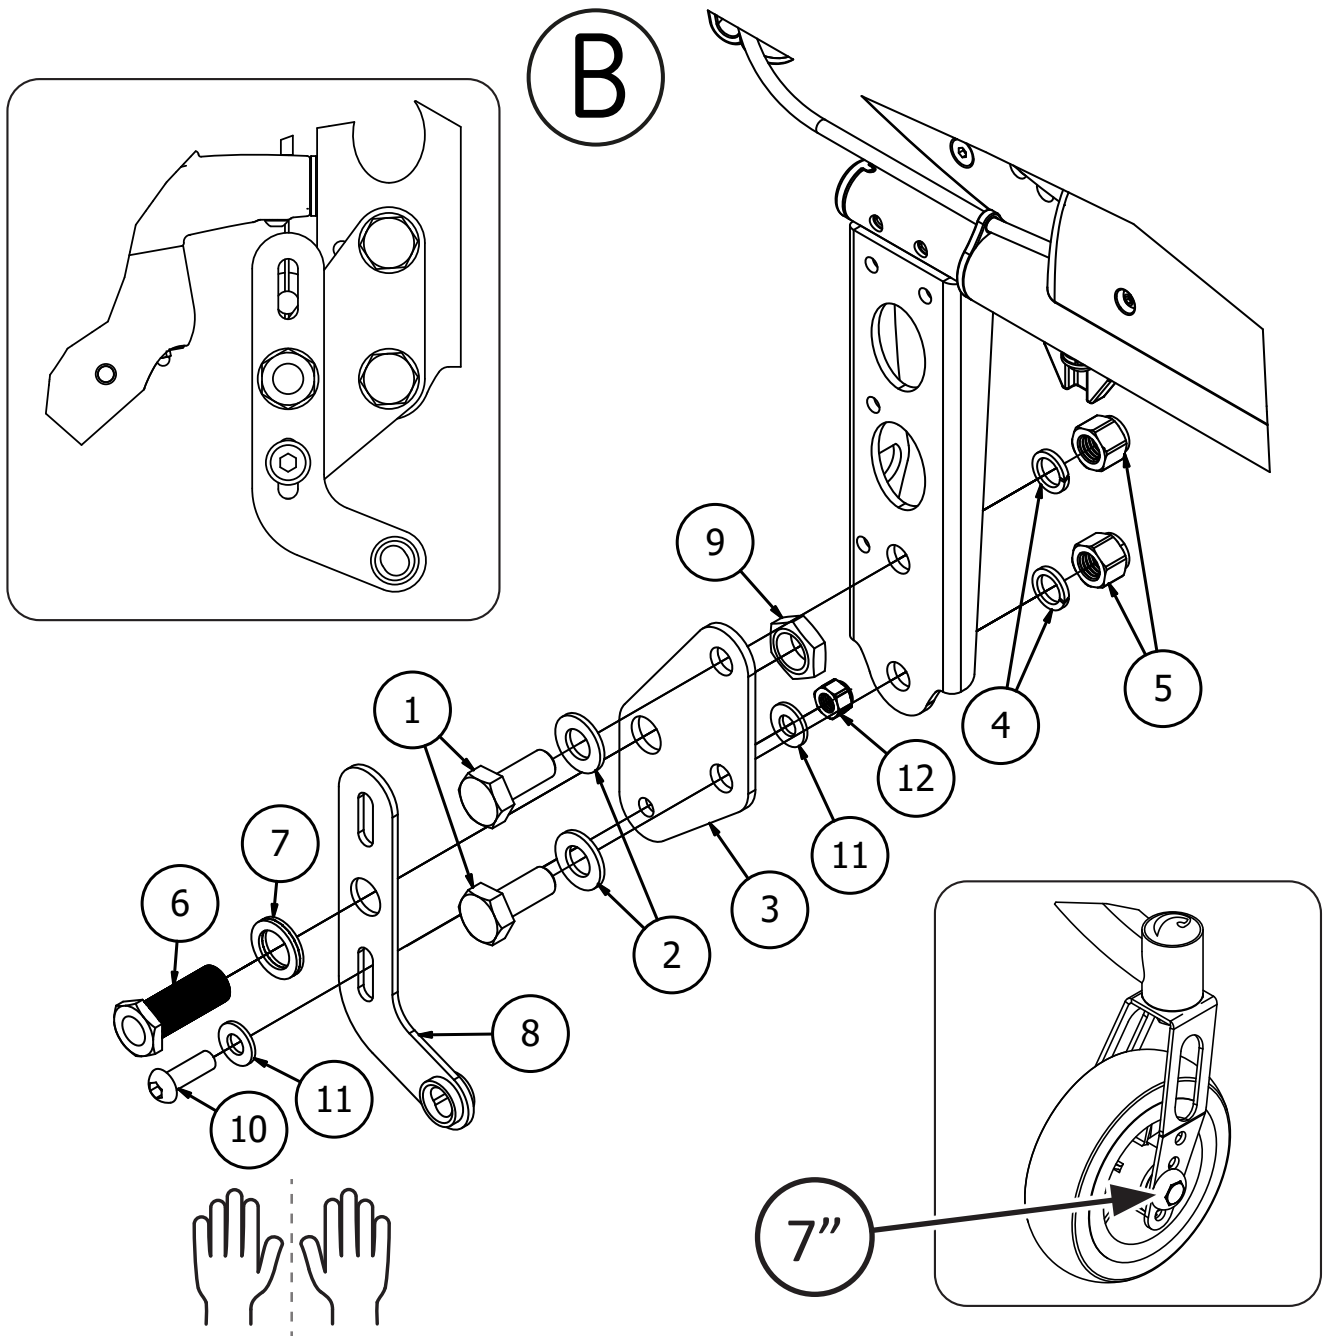

R82 - Kudu 16"

MED3181

1	93440-120520	1	
2	XOC-25383-00	1	

1	M6SM12X30	2	
2	XSM12BR	2	
3	MED4039	1	
4	XSM12FJ	2	
5	XSM12ML	2	
6	HW069	1	
7	405239	1	
8	MED2011	1	
9	XSM16M	1	
10	XSM8X25	1	
11	XSM8BR	2	
12	XSM8ML	1	

M16x1	30 Nm
M18x1	40 Nm

M3	1.2 Nm
M4	3 Nm
M5	6 Nm
M6	10 Nm
M8	25 Nm
M10	50 Nm
M12	85 Nm