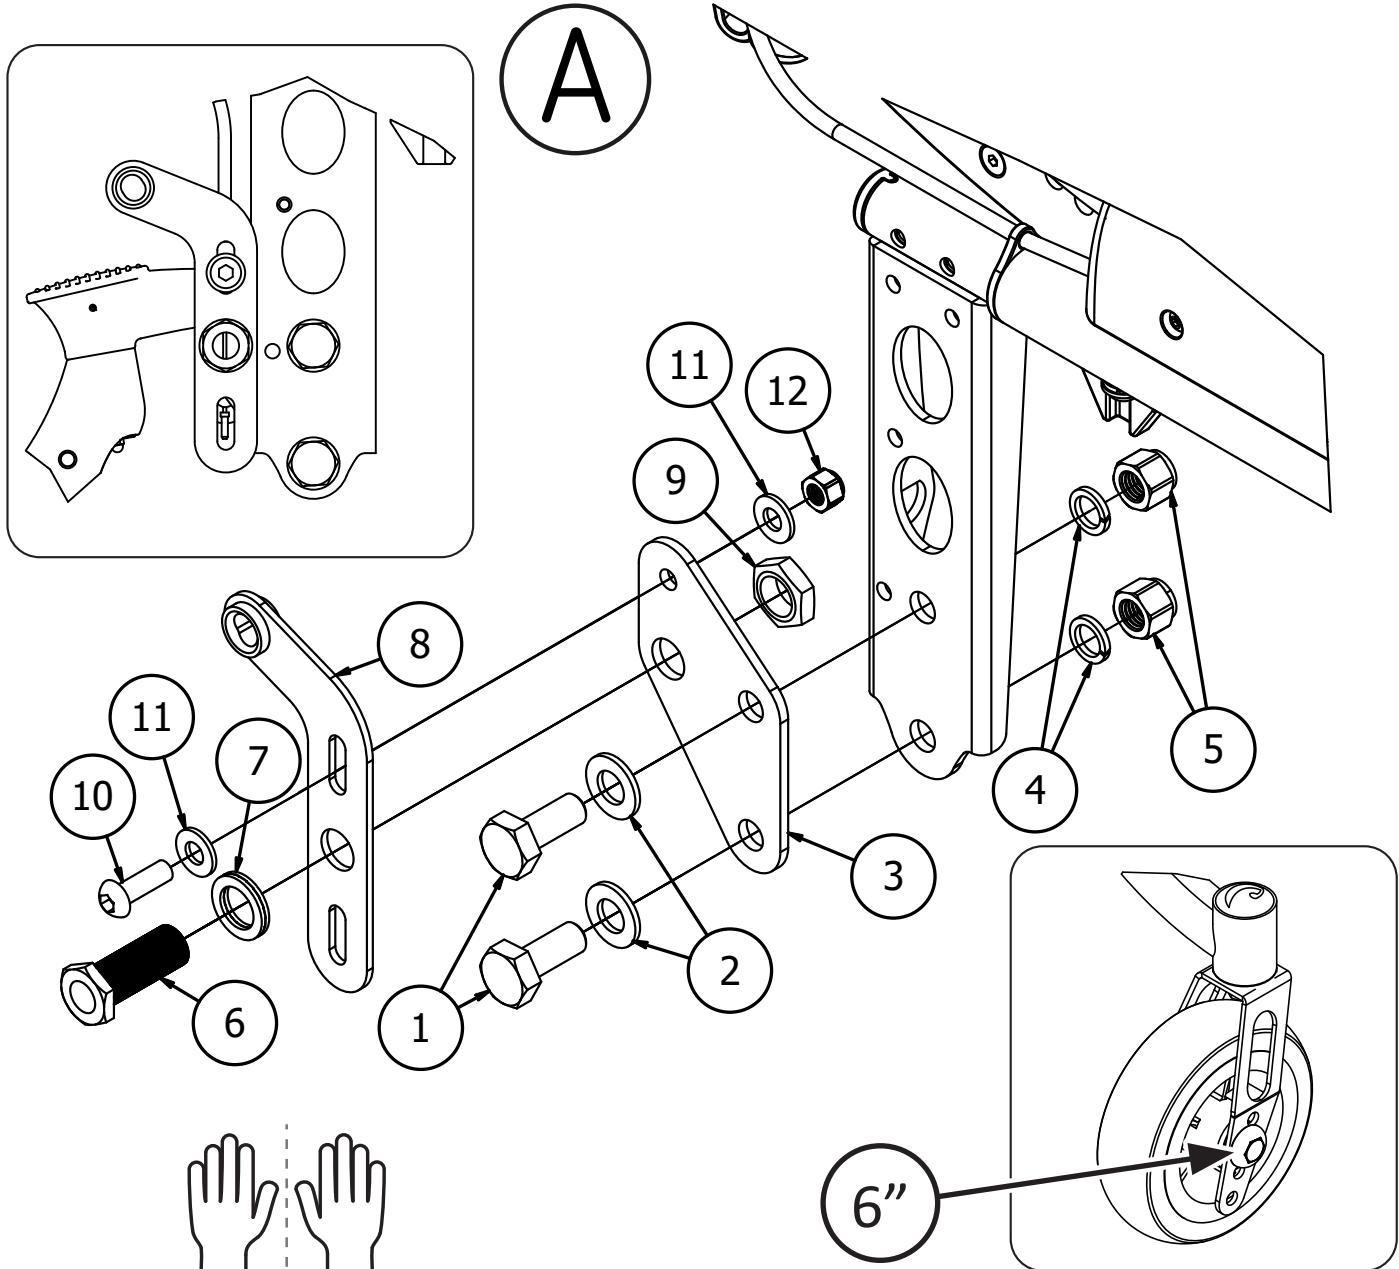

R82 - Kudu 16"

MED3181

1	93440-120520	1	
2	XOC-25383-00	1	

1	M6SM12X30	2	
2	XSM12BR	2	
3	MED4039	1	
4	XSM12FJ	2	
5	XSM12ML	2	
6	HW069	1	
7	405239	1	
8	MED2011	1	
9	XSM16M	1	
10	XSM8X25	1	
11	XSM8BR	2	
12	XSM8ML	1	

M16x1	30 Nm
M18x1	40 Nm

M3	1.2 Nm
M4	3 Nm
M5	6 Nm
M6	10 Nm
M8	25 Nm
M10	50 Nm
M12	85 Nm