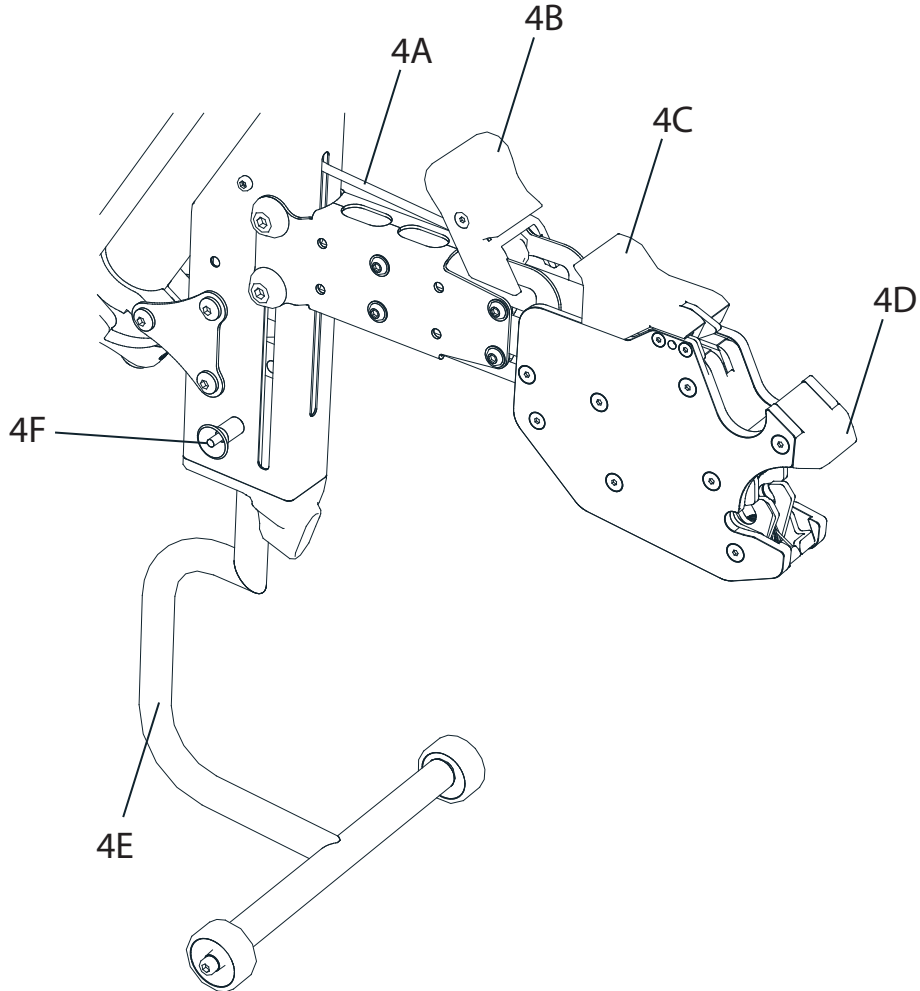

Infinity

1. Overview Infinity

- A Upper front part
- B Lower front part
- C Middle part

2. Upper front part Infinity

Pos	Article no.	Description
2A	HE4043	Top plastic cover
2B	HB9011	Steering column
2C	LBM4006	Brake handle incl. caliper (same for both sides)
2D	INFM4003	Throttle incl. reverse button
2E	LBM4001	Display complete
2F	HB9019	USB dustcap
2G	INF0417	Handlebar
2H	LBM4003	Handle grip
2I	INF0593	Parking brake
2J	HB9013	Display hinge

3. Lower front part Infinity

Pos	Article no.	Description
3A	HB9030	Front light
3B	INF0612	Clamp brake hose
3C	HE4046	Powermodule complete

Pos	Article no.	Description
3D	HE4113	Laced rim incl. electrical motor
3E	INF0610	Upper clip motorcable
3F	HB9005+HB3052	Fender incl. bracket
3G	INF0611	Lower clip motorcable
3H	LBM4007	Brake pads, kit
3I	MHMM14	Wheel nut
3J	LBM4005	Brake disc

4. Middle part

Pos	Article no.	Description
4A	INF0505	Wire incl. cover
4B	INF0534	Handle support leg
4C	INF0535	Handle release
4D	INF0537	Guide block
4E	INF0509	Support leg complete
4F	TB2016	QR-Axle for transportation

G Lower front part Infinity Tetra

7. Upper front part Infinity Tetra

Pos	Article no.	Description
7A	2501586600	Handle grip, pair
7B	INF0471	Reverse button
7C	INF0600	Throttle
7D	INF0620	Brake wire incl. cover
7E	2501501200	Handle bar