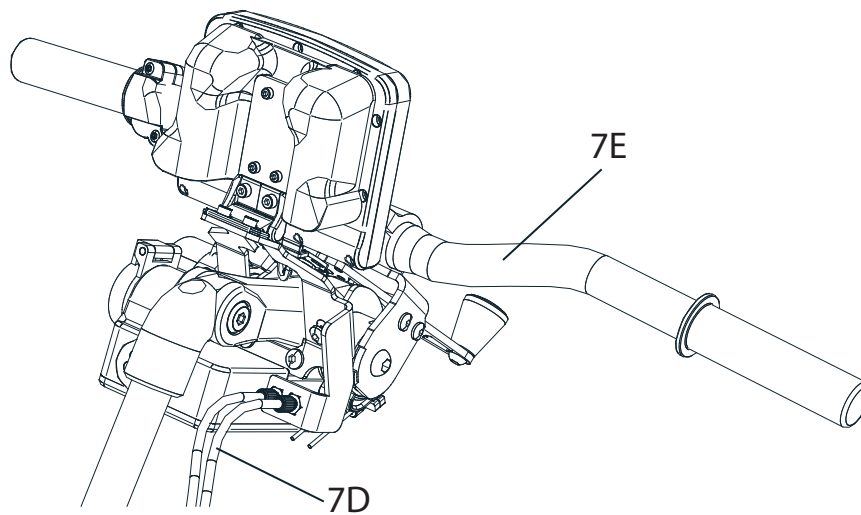

4. Middle part

Pos	Article no.	Description
4A	INF0505	Wire incl. cover
4B	INF0534	Handle support leg
4C	INF0535	Handle release
4D	INF0537	Guide block
4E	INF0509	Support leg complete
4F	TB2016	QR-Axle for transportation

5. Battery

Pos	Article no.	Description
5A	HE4057	Top cover battery
5B	LBM4015	Battery handle incl. bushings and screws
5C	LBM1001	Battery complete standard

Infinity Tetra

6. Overview Infinity Tetra

F Upper front part Infinity Tetra

G Lower front part Infinity Tetra

7. Upper front part Infinity Tetra

Pos	Article no.	Description
7A	2501586600	Handle grip, pair
7B	INF0471	Reverse button
7C	INF0600	Throttle
7D	INF0620	Brake wire incl. cover
7E	2501501200	Handle bar