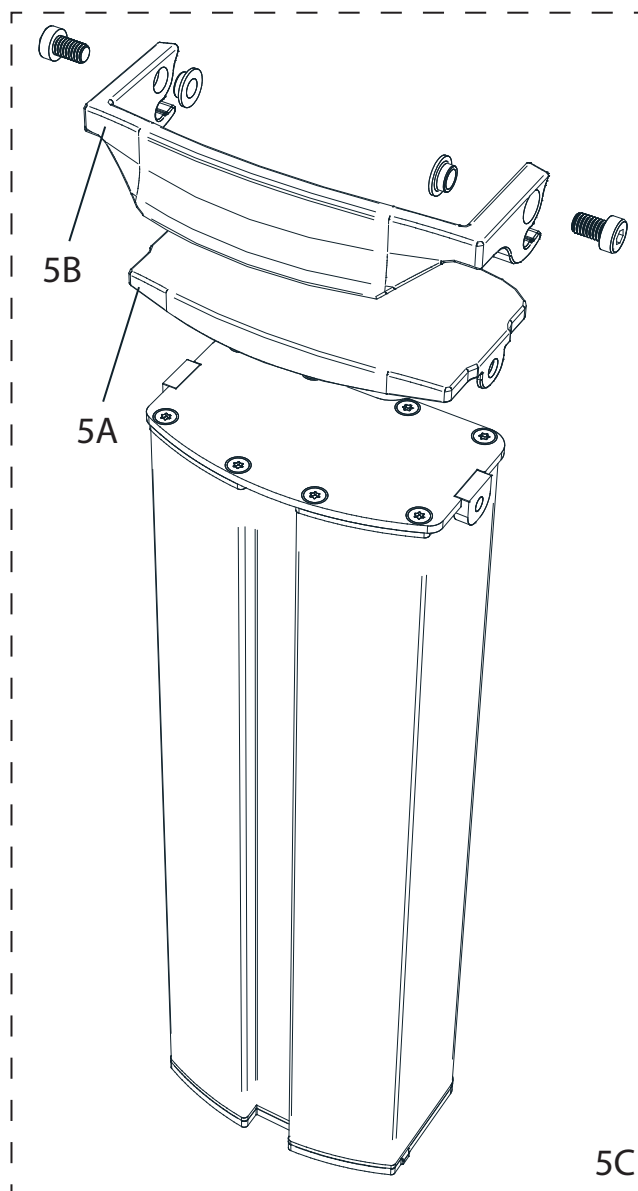

Infinity

1. Overview Infinity

- A Upper front part
- B Lower front part
- C Middle part

2. Upper front part Infinity

Pos	Article no.	Description
2A	HE4043	Top plastic cover
2B	HB9011	Steering column
2C	LBM4006	Brake handle incl. caliper (same for both sides)
2D	INFM4003	Throttle incl. reverse button
2E	LBM4001	Display complete
2F	HB9019	USB dustcap
2G	INF0417	Handlebar
2H	LBM4003	Handle grip
2I	INF0593	Parking brake
2J	HB9013	Display hinge

3. Lower front part Infinity

Pos	Article no.	Description
3A	HB9030	Front light
3B	INF0612	Clamp brake hose
3C	HE4046	Powermodule complete

Pos	Article no.	Description
3D	HE4113	Laced rim incl. electrical motor
3E	INF0610	Upper clip motorcable
3F	HB9005+HB3052	Fender incl. bracket
3G	INF0611	Lower clip motorcable
3H	LBM4007	Brake pads, kit
3I	MHMM14	Wheel nut
3J	LBM4005	Brake disc

4. Middle part

Pos	Article no.	Description
4A	INF0505	Wire incl. cover
4B	INF0534	Handle support leg
4C	INF0535	Handle release
4D	INF0537	Guide block
4E	INF0509	Support leg complete
4F	TB2016	QR-Axle for transportation

5. Battery

Pos	Article no.	Description
5A	HE4057	Top cover battery
5B	LBM4015	Battery handle incl. bushings and screws
5C	LBM1001	Battery complete standard

Infinity Tetra

6. Overview Infinity Tetra

F Upper front part Infinity Tetra