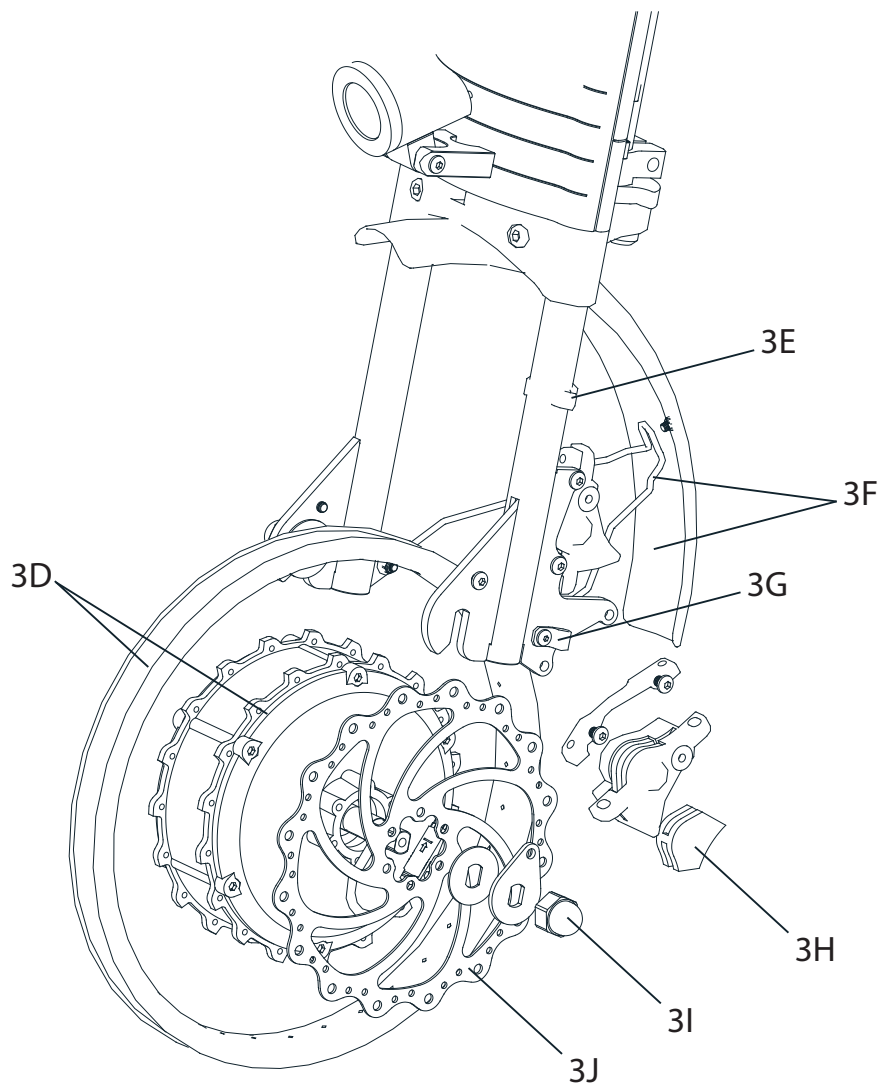

Infinity

1. Overview Infinity

- A Upper front part
- B Lower front part
- C Middle part

2. Upper front part Infinity

Pos	Article no.	Description
2A	HE4043	Top plastic cover
2B	HB9011	Steering column
2C	LBM4006	Brake handle incl. caliper (same for both sides)
2D	INFM4003	Throttle incl. reverse button
2E	LBM4001	Display complete
2F	HB9019	USB dustcap
2G	INF0417	Handlebar
2H	LBM4003	Handle grip
2I	INF0593	Parking brake
2J	HB9013	Display hinge

3. Lower front part Infinity

Pos	Article no.	Description
3A	HB9030	Front light
3B	INF0612	Clamp brake hose
3C	HE4046	Powermodule complete

Pos	Article no.	Description
3D	HE4113	Laced rim incl. electrical motor
3E	INF0610	Upper clip motorcable
3F	HB9005+HB3052	Fender incl. bracket
3G	INF0611	Lower clip motorcable
3H	LBM4007	Brake pads, kit
3I	MHMM14	Wheel nut
3J	LBM4005	Brake disc

4. Middle part

Pos	Article no.	Description
4A	INF0505	Wire incl. cover
4B	INF0534	Handle support leg
4C	INF0535	Handle release
4D	INF0537	Guide block
4E	INF0509	Support leg complete
4F	TB2016	QR-Axle for transportation

G Lower front part Infinity Tetra

7. Upper front part Infinity Tetra

Pos	Article no.	Description
7A	2501586600	Handle grip, pair
7B	INF0471	Reverse button
7C	INF0600	Throttle
7D	INF0620	Brake wire incl. cover
7E	2501501200	Handle bar