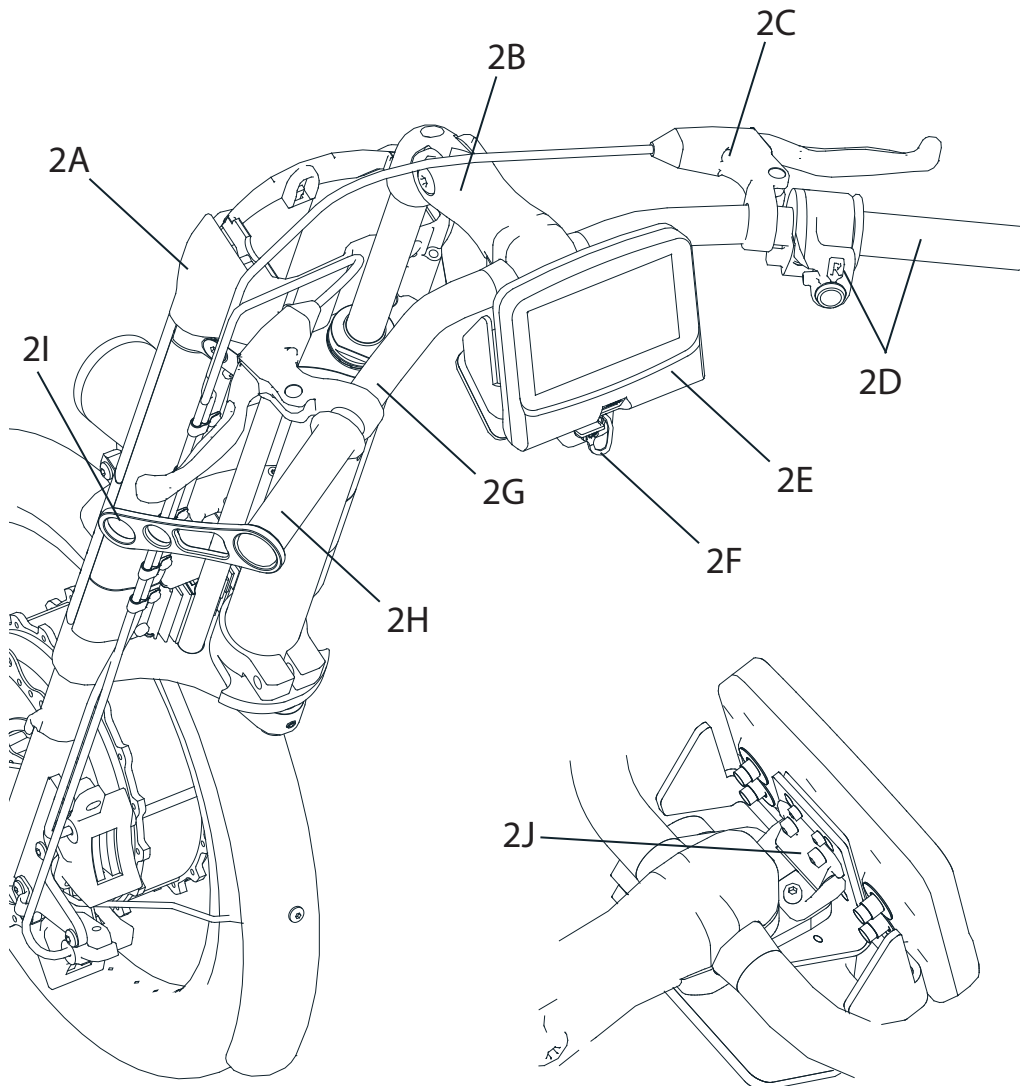

Infinity

1. Overview Infinity

- A Upper front part
- B Lower front part
- C Middle part

2. Upper front part Infinity

Pos	Article no.	Description
2A	HE4043	Top plastic cover
2B	HB9011	Steering column
2C	LBM4006	Brake handle incl. caliper (same for both sides)
2D	INFM4003	Throttle incl. reverse button
2E	LBM4001	Display complete
2F	HB9019	USB dustcap
2G	INF0417	Handlebar
2H	LBM4003	Handle grip
2I	INF0593	Parking brake
2J	HB9013	Display hinge

3. Lower front part Infinity

Pos	Article no.	Description
3A	HB9030	Front light
3B	INF0612	Clamp brake hose
3C	HE4046	Powermodule complete

Pos	Article no.	Description
3D	HE4113	Laced rim incl. electrical motor
3E	INF0610	Upper clip motorcable
3F	HB9005+HB3052	Fender incl. bracket
3G	INF0611	Lower clip motorcable
3H	LBM4007	Brake pads, kit
3I	MHMM14	Wheel nut
3J	LBM4005	Brake disc

4. Middle part

Pos	Article no.	Description
4A	INF0505	Wire incl. cover
4B	INF0534	Handle support leg
4C	INF0535	Handle release
4D	INF0537	Guide block
4E	INF0509	Support leg complete
4F	TB2016	QR-Axle for transportation

G Lower front part Infinity Tetra

7. Upper front part Infinity Tetra

Pos	Article no.	Description
7A	2501586600	Handle grip, pair
7B	INF0471	Reverse button
7C	INF0600	Throttle
7D	INF0620	Brake wire incl. cover
7E	2501501200	Handle bar