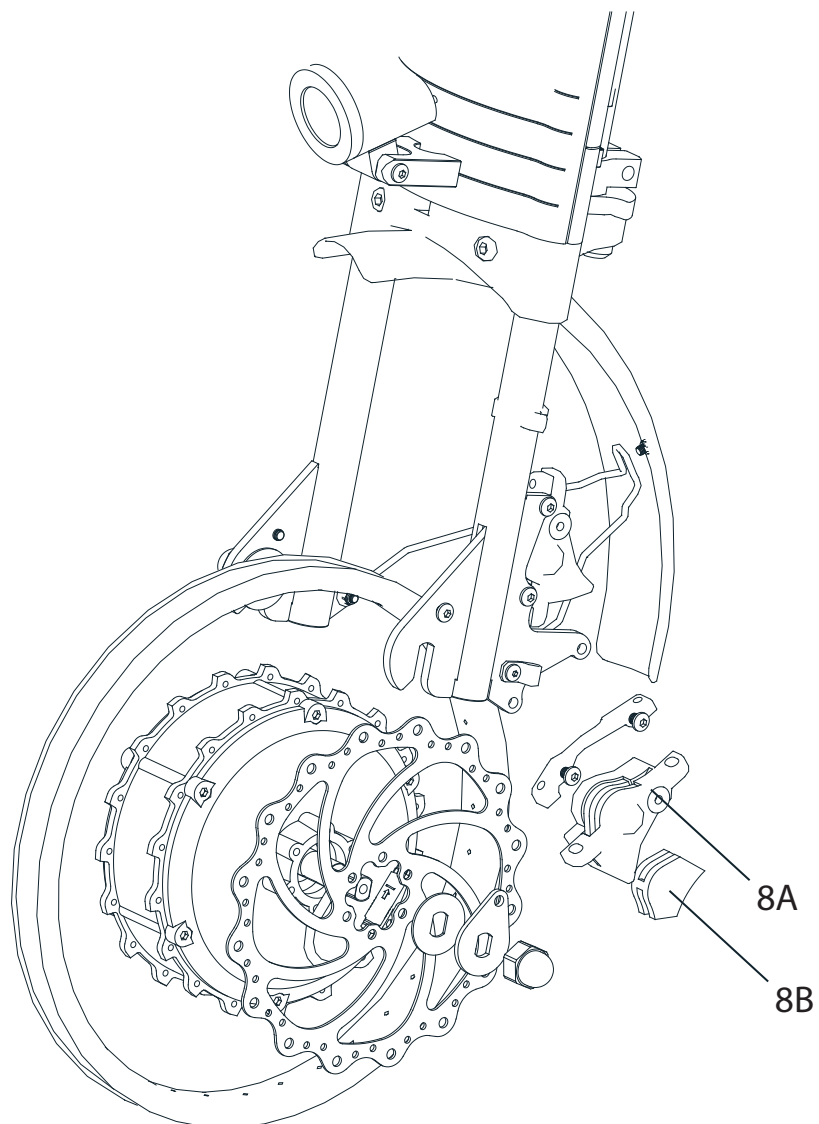

8. Lower front part Infinity Tetra

Pos	Article no.	Description
8A	005018097005	Brake caliper complete
8B	115012949000	Brake pads, kit