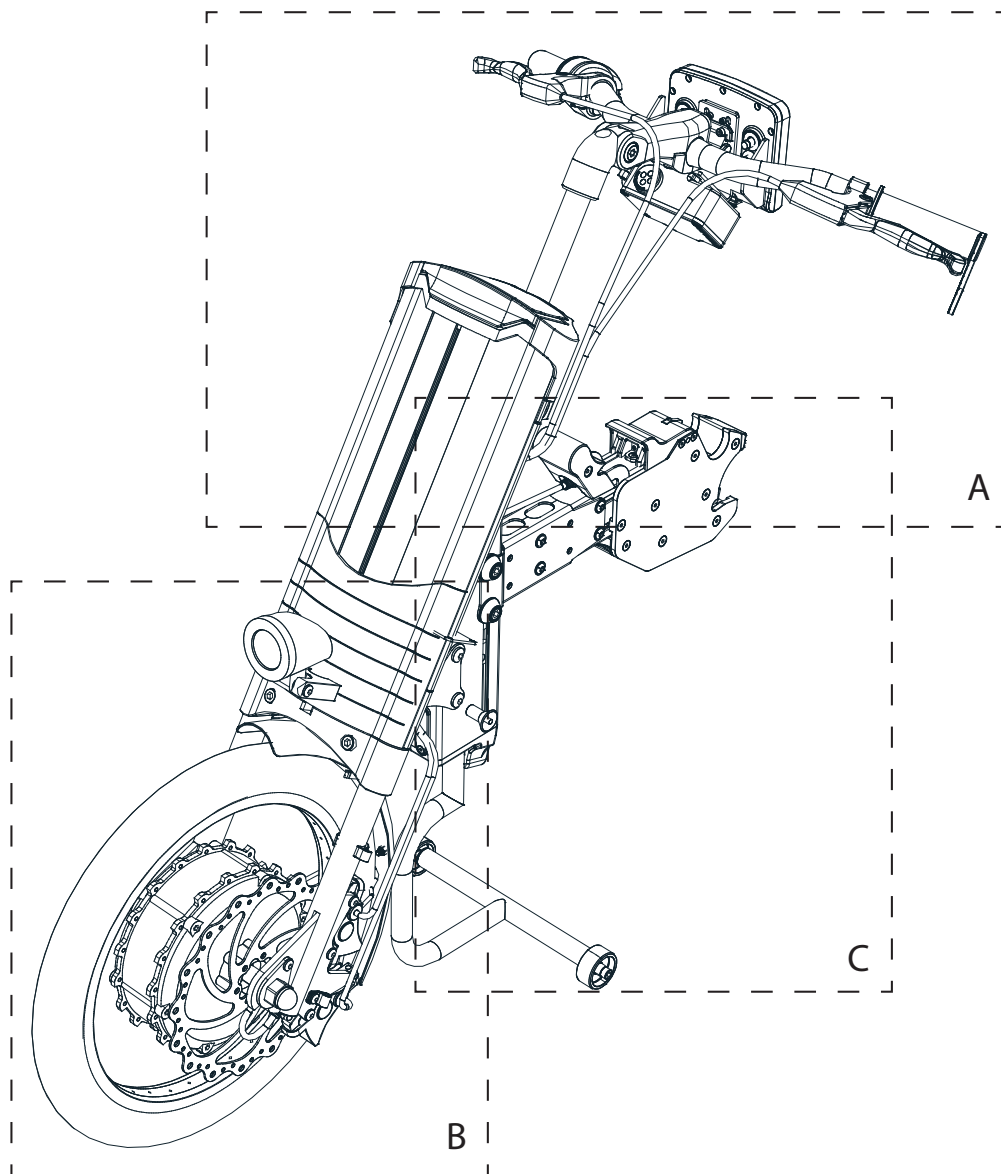

Infinity

Spare parts catalogue

Index

Infinity	4
1. Overview Infinity	4
2. Upper front part Infinity.....	5
3. Lower front part Infinity.....	6
4. Middle part.....	8
5. Battery.....	9
Infinity Tetra	10
6. Overview Infinity Tetra	10
7. Upper front part Infinity Tetra.....	11
8. Lower front part Infinity Tetra.....	12

Infinity

1. Overview Infinity

- A Upper front part
- B Lower front part
- C Middle part

2. Upper front part Infinity

Pos	Article no.	Description
2A	HE4043	Top plastic cover
2B	HB9011	Steering column
2C	LBM4006	Brake handle incl. caliper (same for both sides)
2D	INFM4003	Throttle incl. reverse button
2E	LBM4001	Display complete
2F	HB9019	USB dustcap
2G	INF0417	Handlebar
2H	LBM4003	Handle grip
2I	INF0593	Parking brake
2J	HB9013	Display hinge

3. Lower front part Infinity

Pos	Article no.	Description
3A	HB9030	Front light
3B	INF0612	Clamp brake hose
3C	HE4046	Powermodule complete

Pos	Article no.	Description
3D	HE4113	Laced rim incl. electrical motor
3E	INF0610	Upper clip motorcable
3F	HB9005+HB3052	Fender incl. bracket
3G	INF0611	Lower clip motorcable
3H	LBM4007	Brake pads, kit
3I	MHMM14	Wheel nut
3J	LBM4005	Brake disc

4. Middle part

Pos	Article no.	Description
4A	INF0505	Wire incl. cover
4B	INF0534	Handle support leg
4C	INF0535	Handle release
4D	INF0537	Guide block
4E	INF0509	Support leg complete
4F	TB2016	QR-Axle for transportation