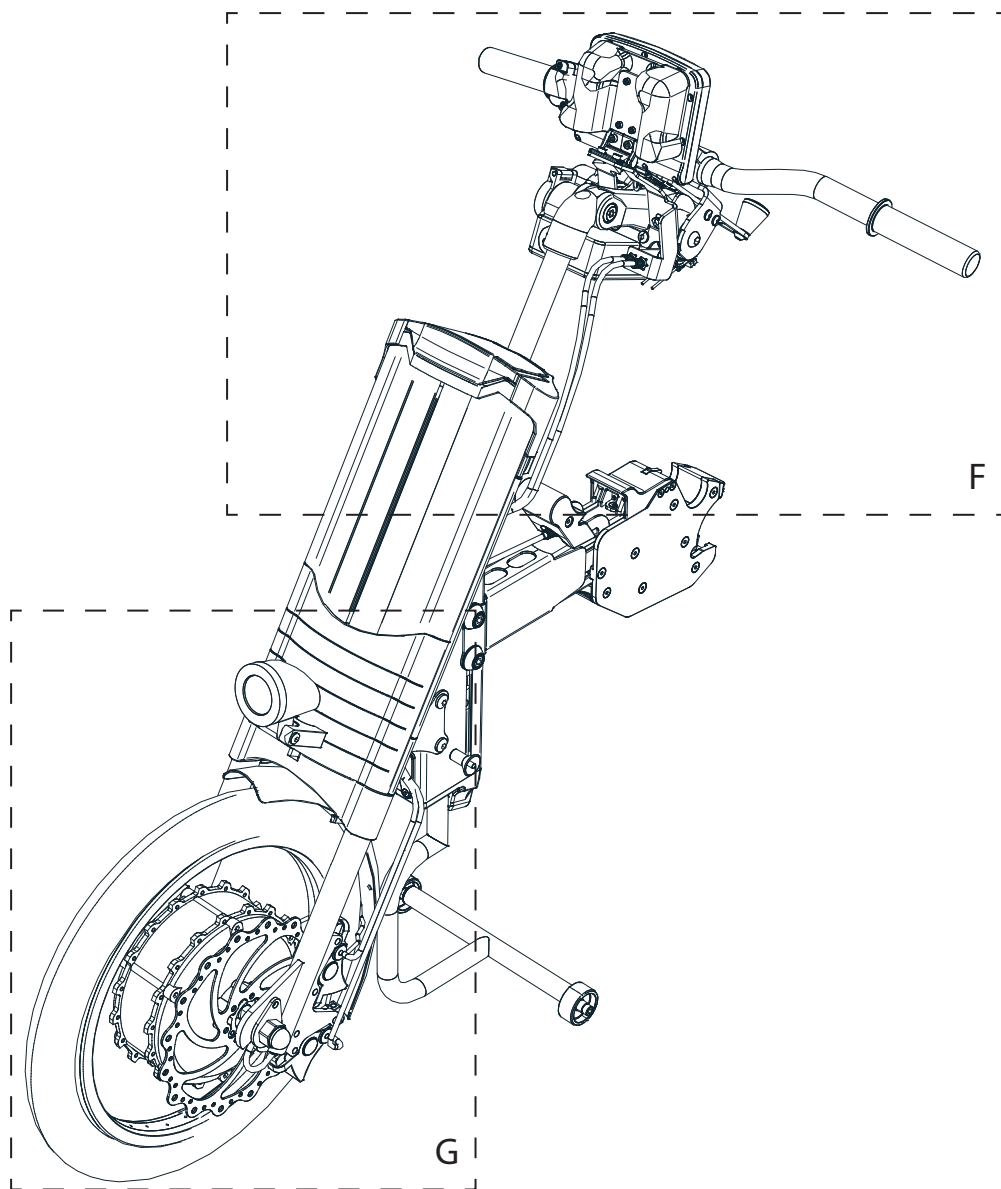

Infinity

1. Overview Infinity

- A Upper front part
- B Lower front part
- C Middle part

2. Upper front part Infinity

Pos	Article no.	Description
2A	HE4043	Top plastic cover
2B	HB9011	Steering column
2C	LBM4006	Brake handle incl. caliper (same for both sides)
2D	INFM4003	Throttle incl. reverse button
2E	LBM4001	Display complete
2F	HB9019	USB dustcap
2G	INF0417	Handlebar
2H	LBM4003	Handle grip
2I	INF0593	Parking brake
2J	HB9013	Display hinge

3. Lower front part Infinity

Pos	Article no.	Description
3A	HB9030	Front light
3B	INF0612	Clamp brake hose
3C	HE4046	Powermodule complete

Pos	Article no.	Description
3D	HE4113	Laced rim incl. electrical motor
3E	INF0610	Upper clip motorcable
3F	HB9005+HB3052	Fender incl. bracket
3G	INF0611	Lower clip motorcable
3H	LBM4007	Brake pads, kit
3I	MHMM14	Wheel nut
3J	LBM4005	Brake disc

4. Middle part

Pos	Article no.	Description
4A	INF0505	Wire incl. cover
4B	INF0534	Handle support leg
4C	INF0535	Handle release
4D	INF0537	Guide block
4E	INF0509	Support leg complete
4F	TB2016	QR-Axle for transportation

5. Battery

Pos	Article no.	Description
5A	HE4057	Top cover battery
5B	LBM4015	Battery handle incl. bushings and screws
5C	LBM1001	Battery complete standard

Infinity Tetra

6. Overview Infinity Tetra

F Upper front part Infinity Tetra