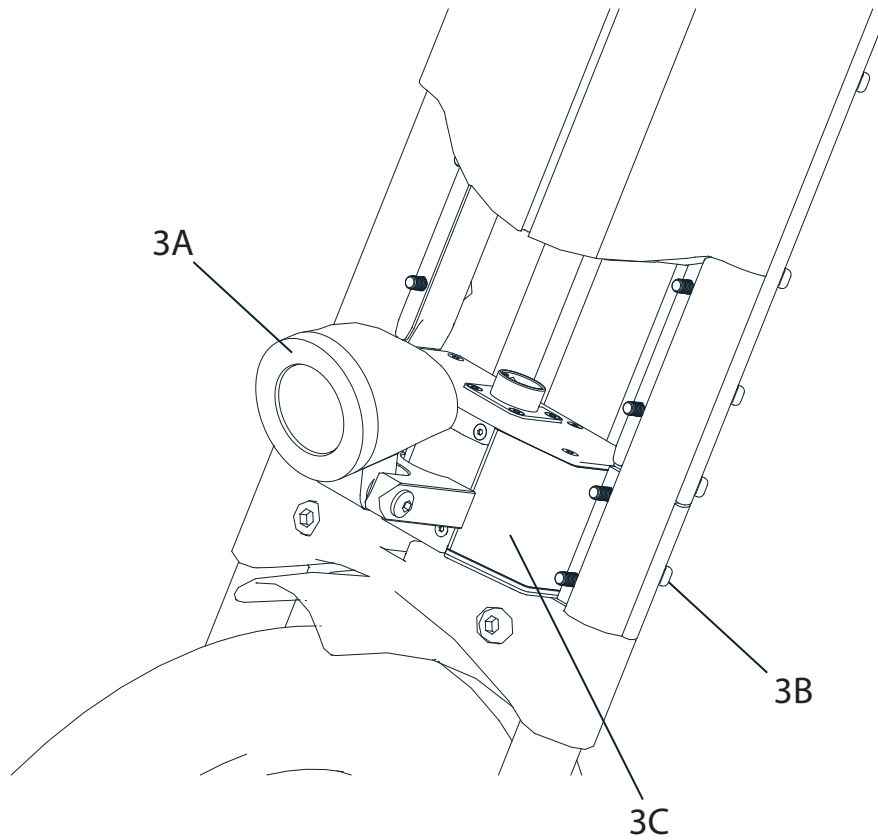

Infinity

1. Overview Infinity

- A Upper front part
- B Lower front part
- C Middle part

2. Upper front part Infinity

Pos	Article no.	Description
2A	HE4043	Top plastic cover
2B	HB9011	Steering column
2C	LBM4006	Brake handle incl. caliper (same for both sides)
2D	INFM4003	Throttle incl. reverse button
2E	LBM4001	Display complete
2F	HB9019	USB dustcap
2G	INF0417	Handlebar
2H	LBM4003	Handle grip
2I	INF0593	Parking brake
2J	HB9013	Display hinge

3. Lower front part Infinity

Pos	Article no.	Description
3A	HB9030	Front light
3B	INF0612	Clamp brake hose
3C	HE4046	Powermodule complete

Pos	Article no.	Description
3D	HE4113	Laced rim incl. electrical motor
3E	INF0610	Upper clip motorcable
3F	HB9005+HB3052	Fender incl. bracket
3G	INF0611	Lower clip motorcable
3H	LBM4007	Brake pads, kit
3I	MHMM14	Wheel nut
3J	LBM4005	Brake disc

4. Middle part

Pos	Article no.	Description
4A	INF0505	Wire incl. cover
4B	INF0534	Handle support leg
4C	INF0535	Handle release
4D	INF0537	Guide block
4E	INF0509	Support leg complete
4F	TB2016	QR-Axle for transportation

G Lower front part Infinity Tetra

7. Upper front part Infinity Tetra

Pos	Article no.	Description
7A	2501586600	Handle grip, pair
7B	INF0471	Reverse button
7C	INF0600	Throttle
7D	INF0620	Brake wire incl. cover
7E	2501501200	Handle bar