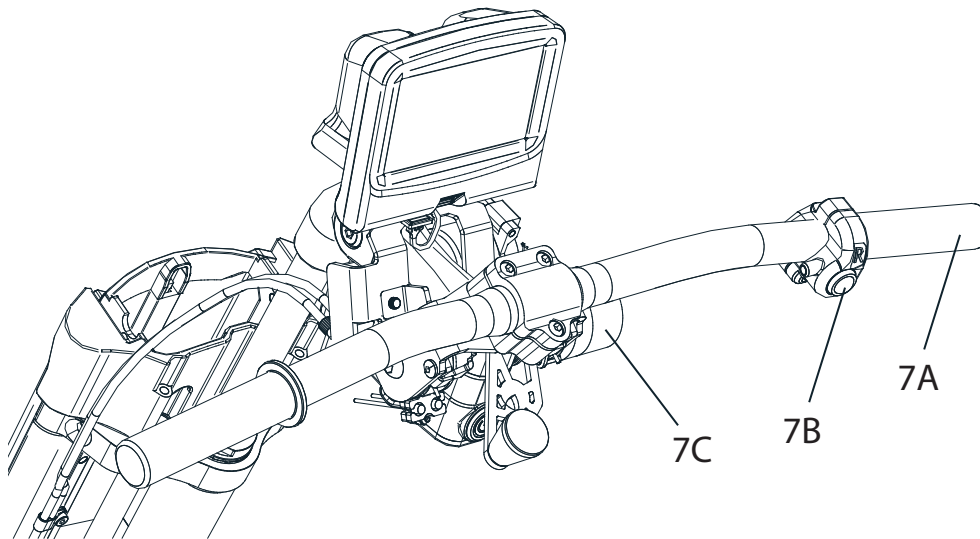

4. Middle part

Pos	Article no.	Description
4A	INF0505	Wire incl. cover
4B	INF0534	Handle support leg
4C	INF0535	Handle release
4D	INF0537	Guide block
4E	INF0509	Support leg complete
4F	TB2016	QR-Axle for transportation

5. Battery

Pos	Article no.	Description
5A	HE4057	Top cover battery
5B	LBM4015	Battery handle incl. bushings and screws
5C	LBM1001	Battery complete standard

Infinity Tetra

6. Overview Infinity Tetra

F Upper front part Infinity Tetra

G Lower front part Infinity Tetra

7. Upper front part Infinity Tetra

Pos	Article no.	Description
7A	2501586600	Handle grip, pair
7B	INF0471	Reverse button
7C	INF0600	Throttle
7D	INF0620	Brake wire incl. cover
7E	2501501200	Handle bar