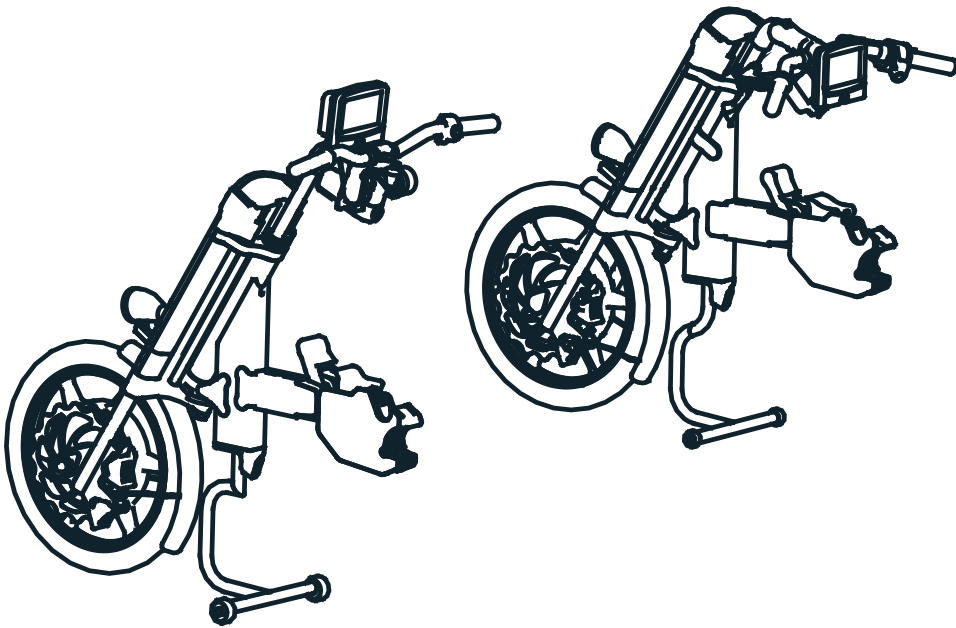

Infinity

Spare parts catalogue