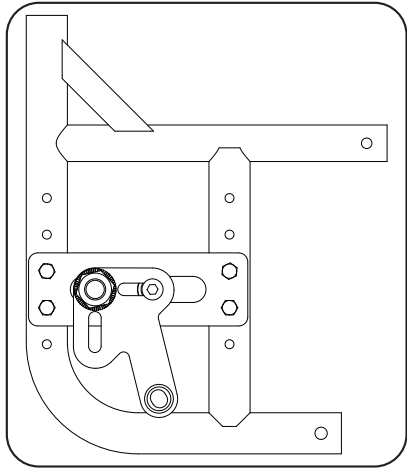

Ki Mobility - Catalyst 5 / 5Ti (Standard, Curved Axle Plate)

MED3131

1	93440-120520	1	
2	XOC-25383-00	1	

1	HW084	1	
2	405241	1	
3	MED2000	1	
4	100 400 016	1	
5	XSM18M	1	
6	XSM8X35	1	
7	100 400 001	1	
8	100 400 008	2	
9	XSM8ML	1	