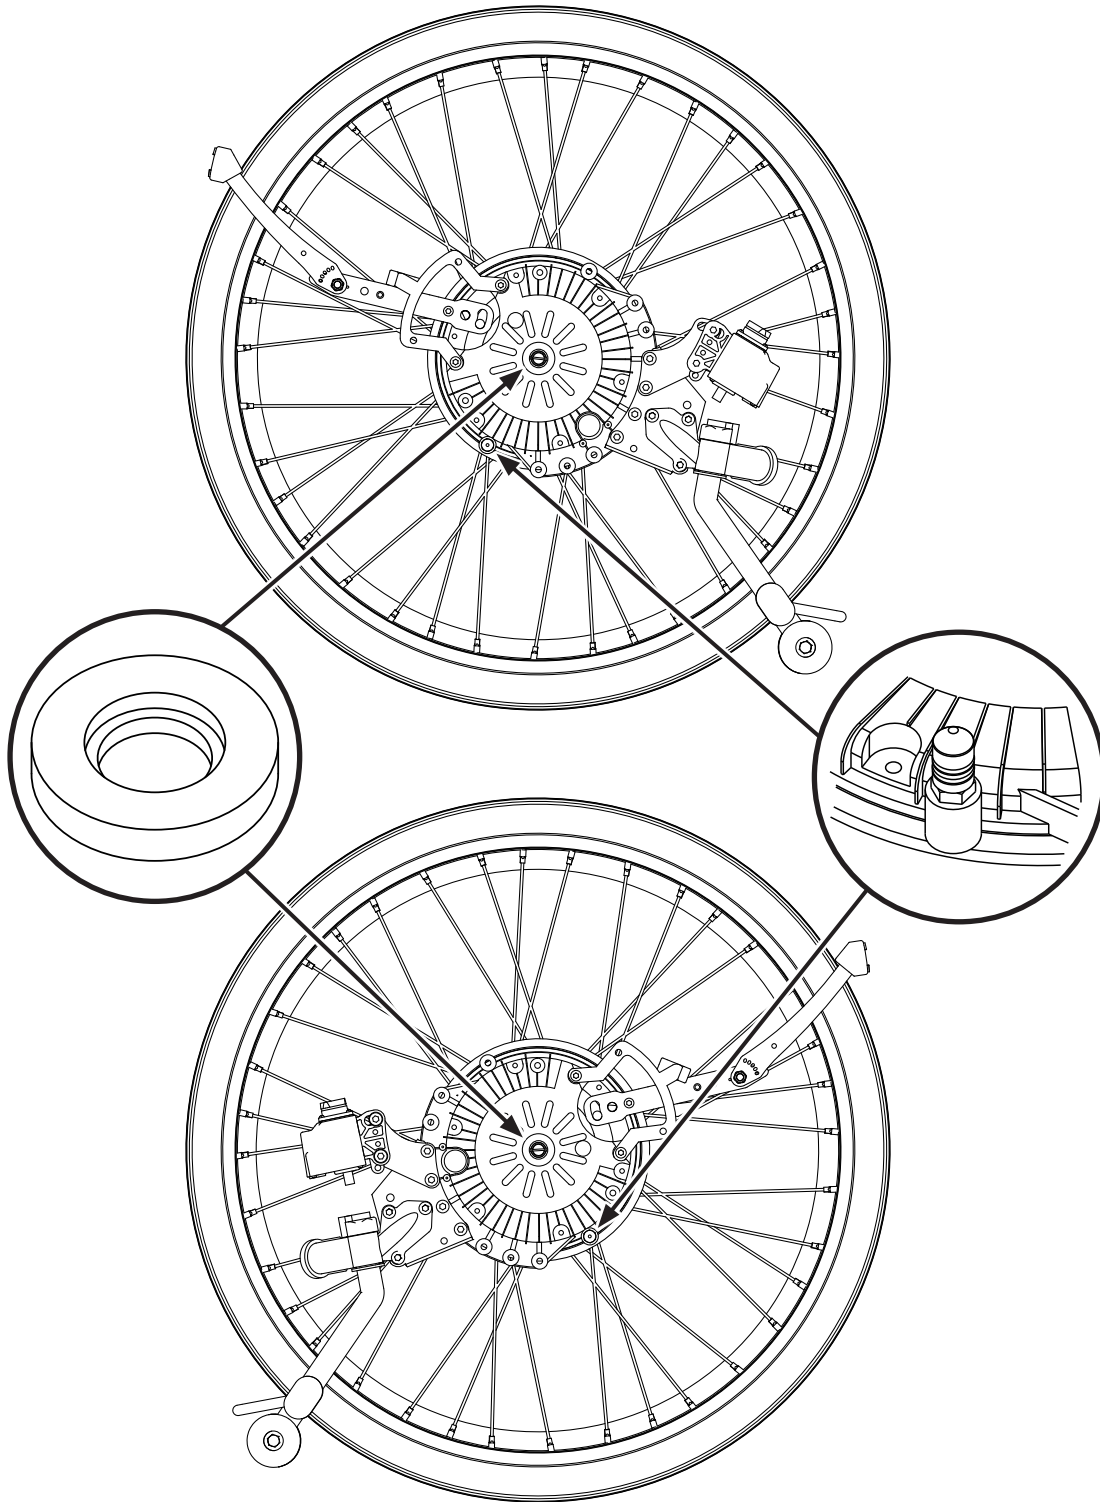

Ki Mobility - Catalyst 5 / 5Ti (Standard, Curved Axle Plate)

MED3131

1	93440-120520	1	
2	XOC-25383-00	1	

1	HW084	1	
2	405241	1	
3	MED2000	1	
4	100 400 016	1	
5	XSM18M	1	
6	XSM8X35	1	
7	100 400 001	1	
8	100 400 008	2	
9	XSM8ML	1	