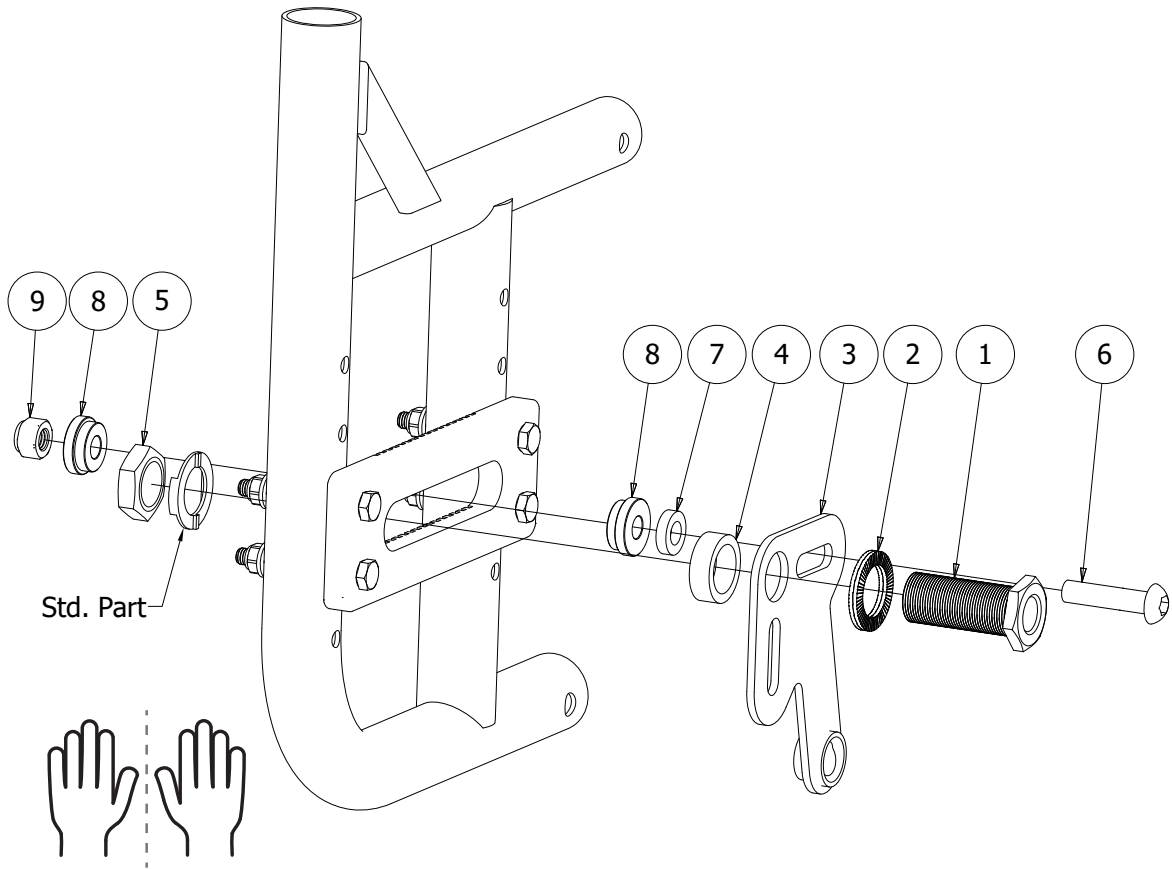

Ki Mobility - Catalyst 5 / 5Ti (Standard, Curved Axle Plate)

MED3131

1	93440-120520	1	
2	XOC-25383-00	1	

1	HW084	1	
2	405241	1	
3	MED2000	1	
4	100 400 016	1	
5	XSM18M	1	
6	XSM8X35	1	
7	100 400 001	1	
8	100 400 008	2	
9	XSM8ML	1	