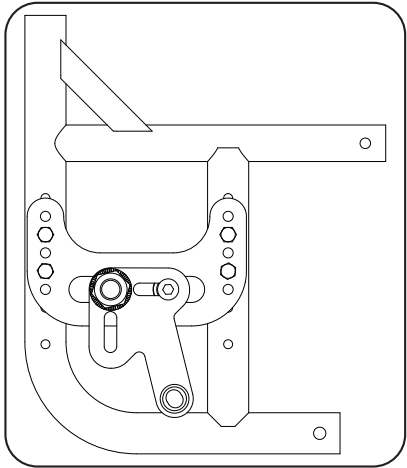

Ki Mobility - Catalyst 5 / 5Ti (Standard, Curved Axle Plate)

MED3131

1	93440-120520	1	
2	XOC-25383-00	1	

1	HW084	1	
2	405241	1	
3	MED2000	1	
4	100 400 016	1	
5	XSM18M	1	
6	XSM8X35	1	
7	100 400 001	1	
8	100 400 008	2	
9	XSM8ML	1	