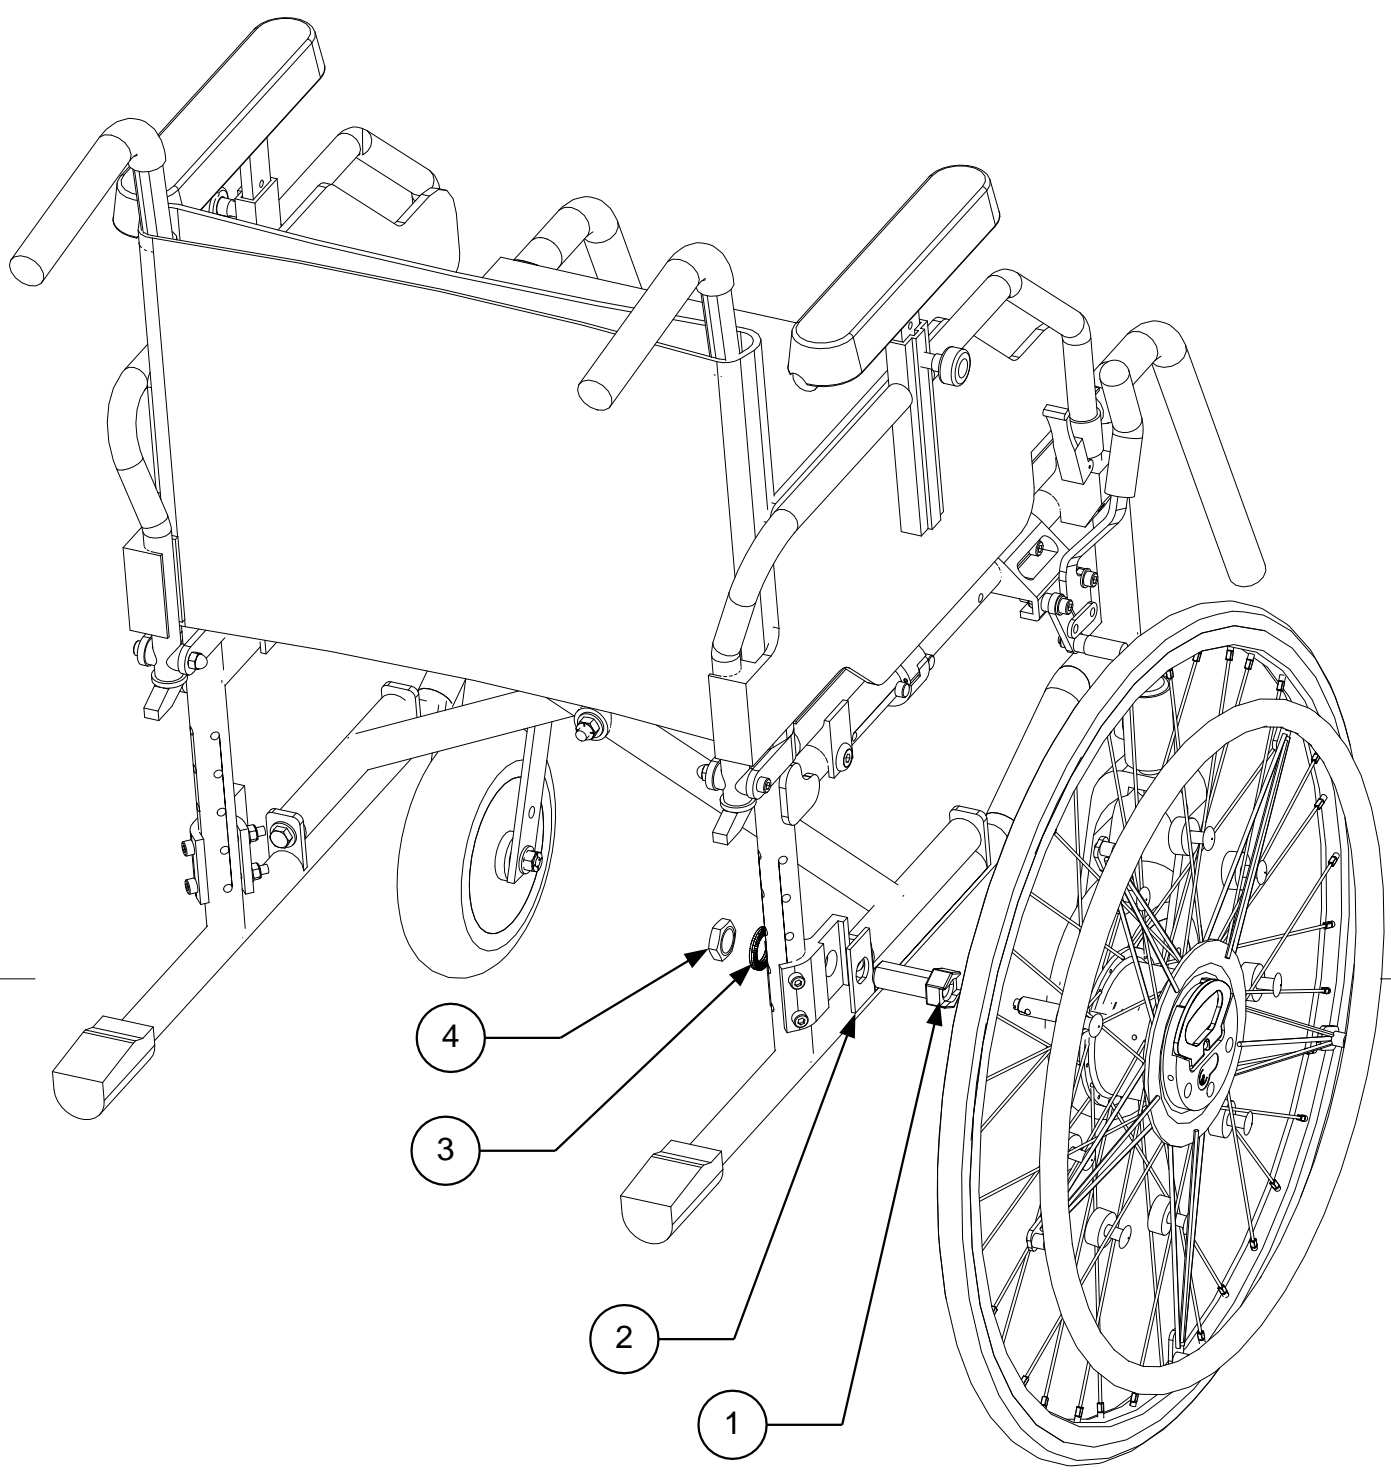

A  
B  
C  
D  
E

A  
B  
C  
D  
E

Item No.	Part Number	Qty	Description
1	VH51002-01	1	Navhylsa
2	VH52002-06	1	Låsbricka
3	405241	1	Nordlock M18 bricka
4	XSM18M	1	Mutter M18x1

	<b>A4</b>	General Tolerances acc to : ISO 2768-1 medium	Material		Material	
	Scale 1:5		Drawn RL	Checked MJ	Dat.	2009.04.22
			Title		Sheet 1	Rev.
			<b>Dietz Nya Primo Amico / Easy Wheel</b>		1/1	1
					Part Number VH3030-71	