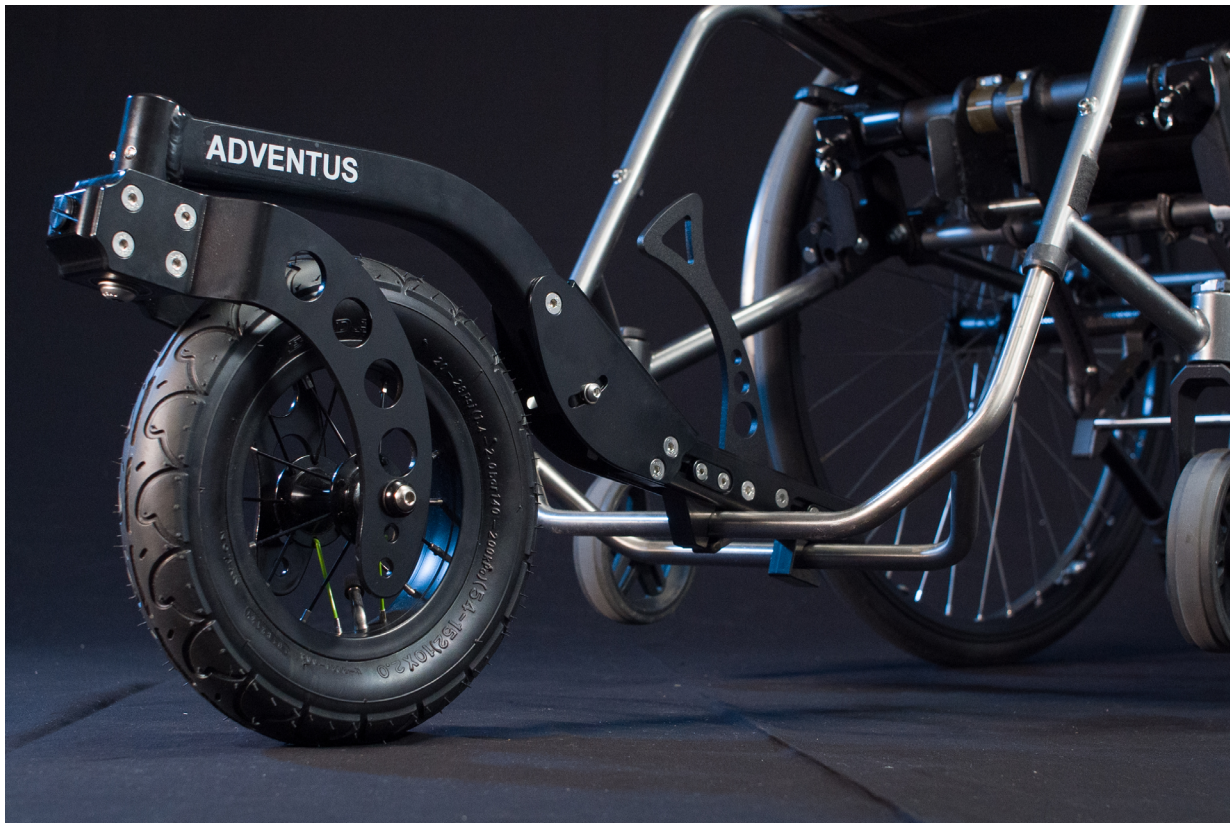

decon
mobility

ADVENTUS

Conquer any terrain with confidence – Adventus transforms your manual wheelchair into an off-road companion.

Its robust 10" front wheel lifts the small casters off the ground, preventing obstacles like roots, stones, or thresholds from stopping you. The result is a smoother, more stable, and safer ride on forest paths, gravel, cobblestones, sandy beaches, or uneven pavements.

Adventus is quick to attach and detach with its tool-free installation, and when not in use, it stores easily. Lightweight yet durable, it is compatible with most manual wheelchairs, both rigid and with foldable/folding frames, and gives users more freedom without compromising comfort or control.

Foldable frame chair adapter

The Foldable Frame Adapter gives your Adventus wheelchair maximum flexibility and compatibility. With this smart solution, Adventus can easily be mounted on wheelchairs with a cross frame design, ensuring a secure and stable fit. The adapter makes it possible to enjoy all the benefits of Adventus without compromising on safety or comfort, even if your wheelchair has a folding frame.

With Adventus, you can move confidently across uneven surfaces such as gravel, cobblestones, or grass. The strong and durable design improves traction and stability, reducing the effort required to push the wheelchair. This makes outdoor mobility smoother, safer, and more enjoyable – so you can focus on where you're going, not the obstacles in your way.